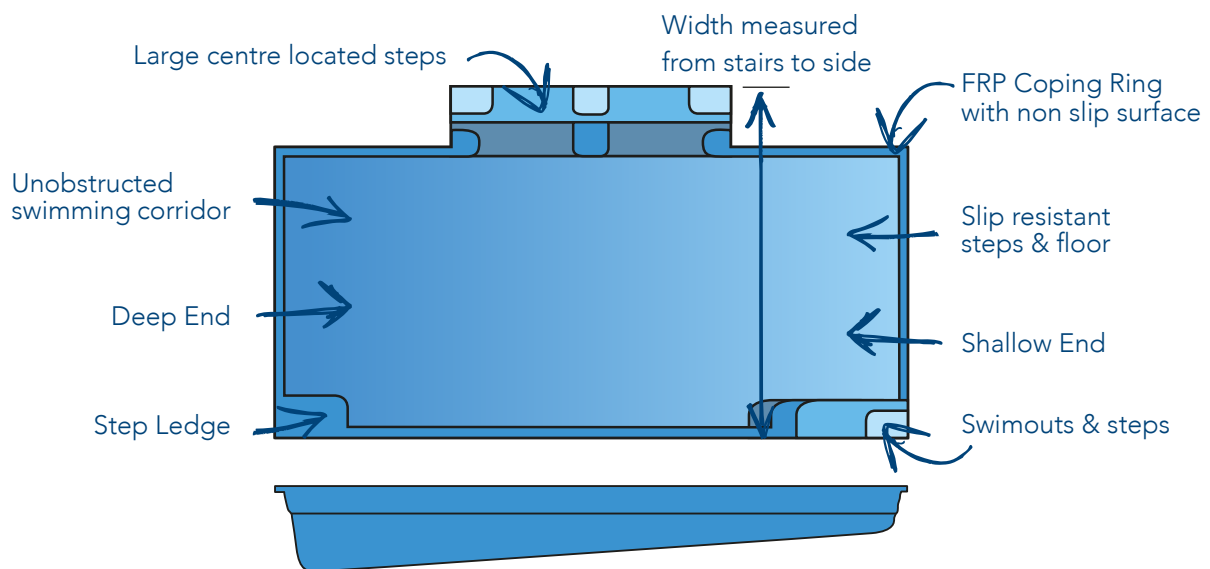

# 10m Corbree

Since its release, this Summertime Pool has proven to be an Aussie favourite.

If you want the biggest and the best, you can't go past the 10 metre Corbree. With its classic lines, the 10 metre Corbree is the top of the line Summertime Pool.

Model	Length	Width	Depth (Deep End)	Depth (Shallow End)
10m Corbree	10.3m	4.6m	1.8m	1.1m

Please note: Pool measurements are external and pool depth is wall height. Measurements are approximate.

**Summertime Pools Echuca agent:**  
**Brad Mallick**  
**Paradise Pools**  
**Ph 0419 115 821**  
**brad@paradisepoolsechuca.com.au**