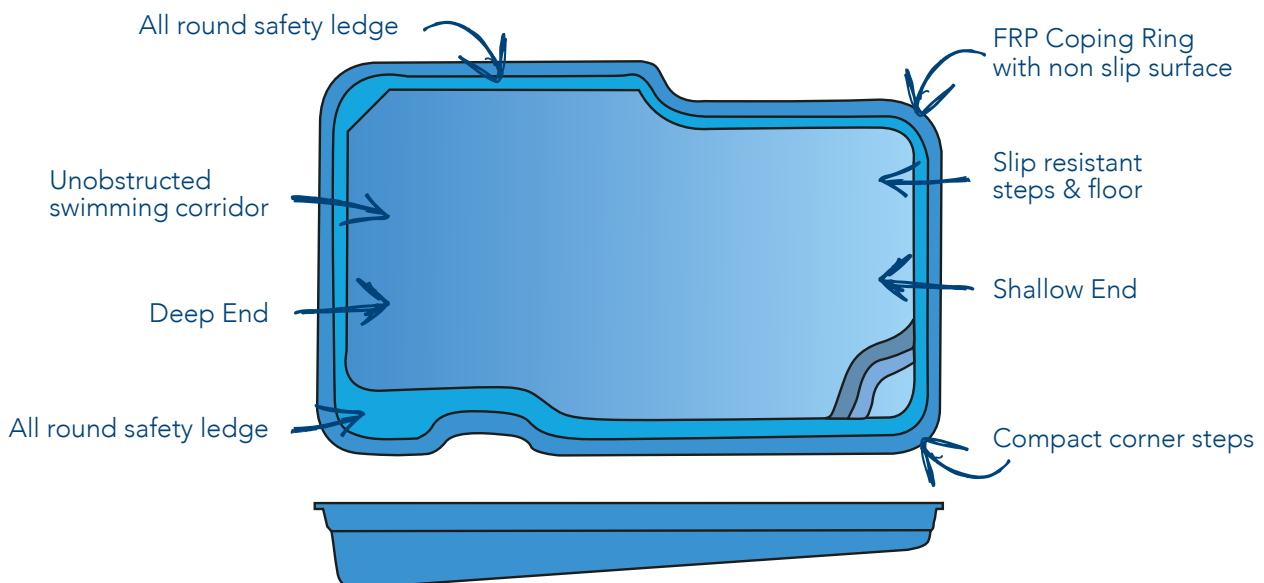

7m Benbec

Safety ledges in the Benbec make it the ideal family choice allowing everyone the benefit of this important option.

The unique 7 metre Benbec, with its compact size is perfect for small backyards. If you choose to fit the optional swim jets, this pool can be transformed into your very own training pool, right at your back door.

Model	Length	Width	Depth (Deep End)	Depth (Shallow End)
7m Benbec	7m	4.3m	1.65m	1.1m

Please note: Pool measurements are external and pool depth is wall height. Measurements are approximate.

Summertime Pools Echuca agent:
Brad Mallick
Paradise Pools
Ph 0419 115 821
brad@paradisepoolsechuca.com.au