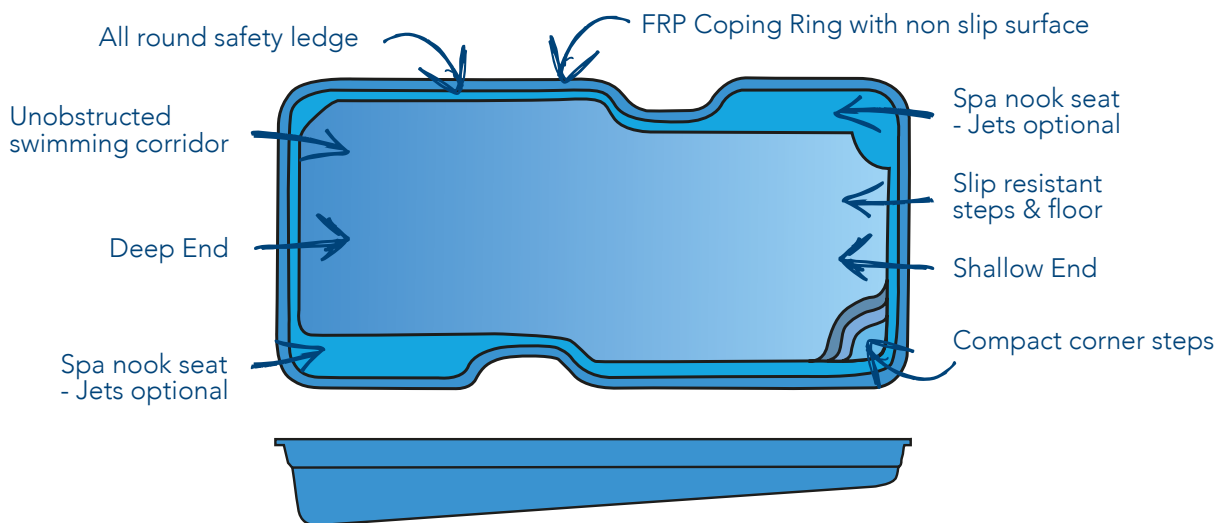

# Benbec

Safety ledges in the Benbec make it the ideal family choice allowing everyone the benefit of this important option.

With optional extras such as spa jets, champagne tables and longer seats, the Benbec Deluxe offers everything you could ask for.

Model	Length	Width	Depth (Deep End)	Depth (Shallow End)
8m Benbec	8m	4.6m	1.8m	1.1m
9m Benbec	9m	4.6m	1.65m	1.1m
10m Benbec	10m	4.6m	1.8m	1.1m

Please note: Pool measurements are external and pool depth is wall height. Measurements are approximate.