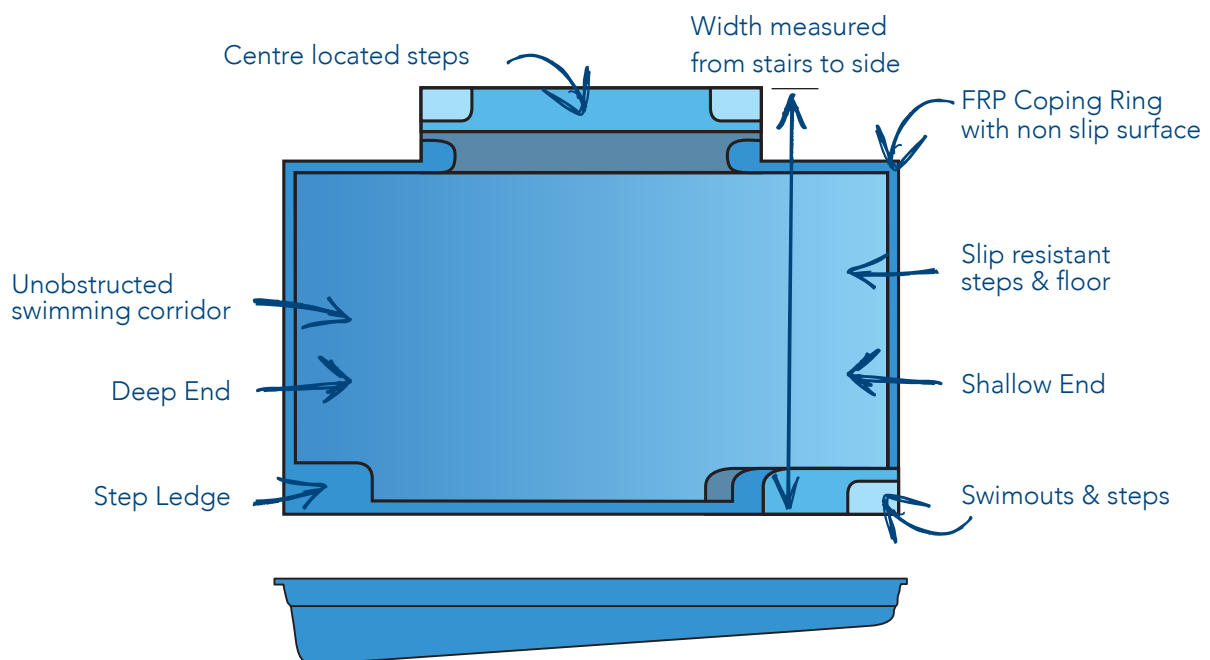

Model	Length	Width	Depth (Deep End)	Depth (Shallow End)
7m Corbree	7.1m	4.2m	1.8m	1.1m
8m Corbree	8.3m	4.6m	1.8m	1.1m

Please note: Pool measurements are external and pool depth is wall height. Measurements are approximate.