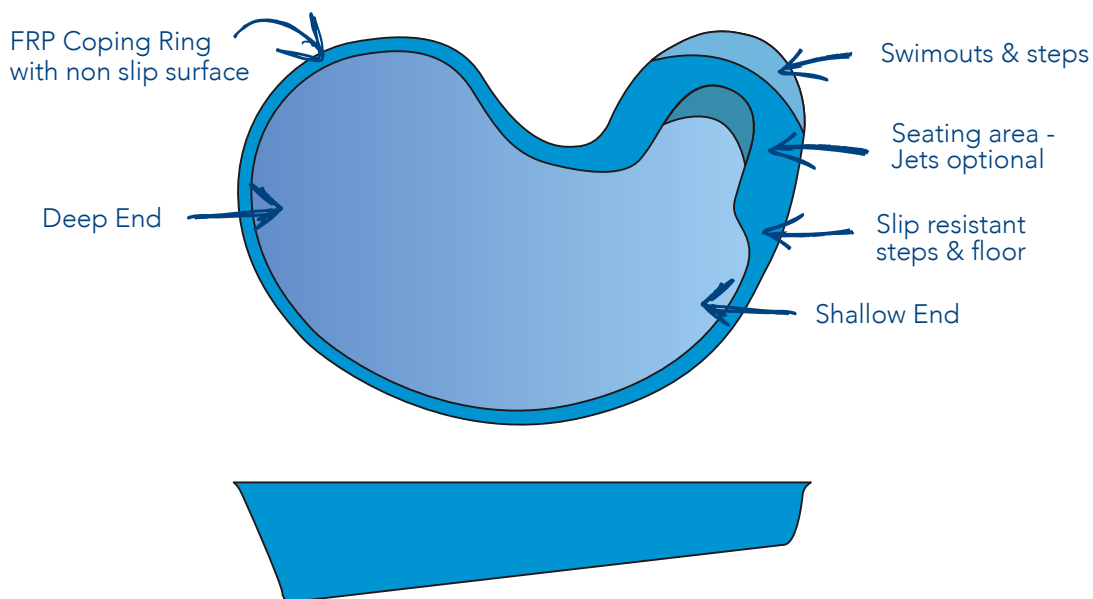

Courtyard

Enjoy your life long love of swimming in a Summertime classic.

The 6 metre Courtyard pool is perfect for small yards and tight areas. Its stylish curved design is ideal for relaxing on a hot summer's day.

Model	Length	Width (Deep End)	Width (Shallow End)	Depth (Deep End)	Depth (Shallow End)
6m Courtyard	6m	3.5m	2.3m	1.65m	1.1m

Please note: Pool measurements are external and pool depth is wall height. Measurements are approximate.