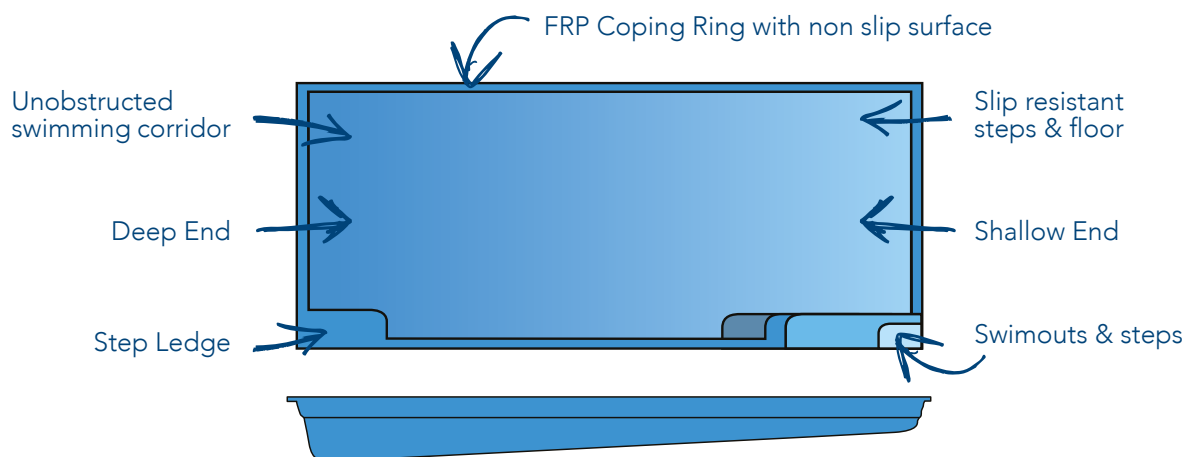

Mishadel

There's no need to go in depth, but the Mishadel range is worth taking the plunge for. With 4 available sizes, the design allows maximum space for exercise and recreation for the whole family.

Model	Length	Width	Depth (Deep End)	Depth (Shallow End)
7m Mishadel Standard	7.1m	2.8m	1.8m	1.1m
7m Mishadel Deluxe	7.1m	3.5m	1.8m	1.1m
8m Mishadel	8.3m	3.5m	1.8m	1.1m

Please note: Pool measurements are external and pool depth is wall height. Measurements are approximate.