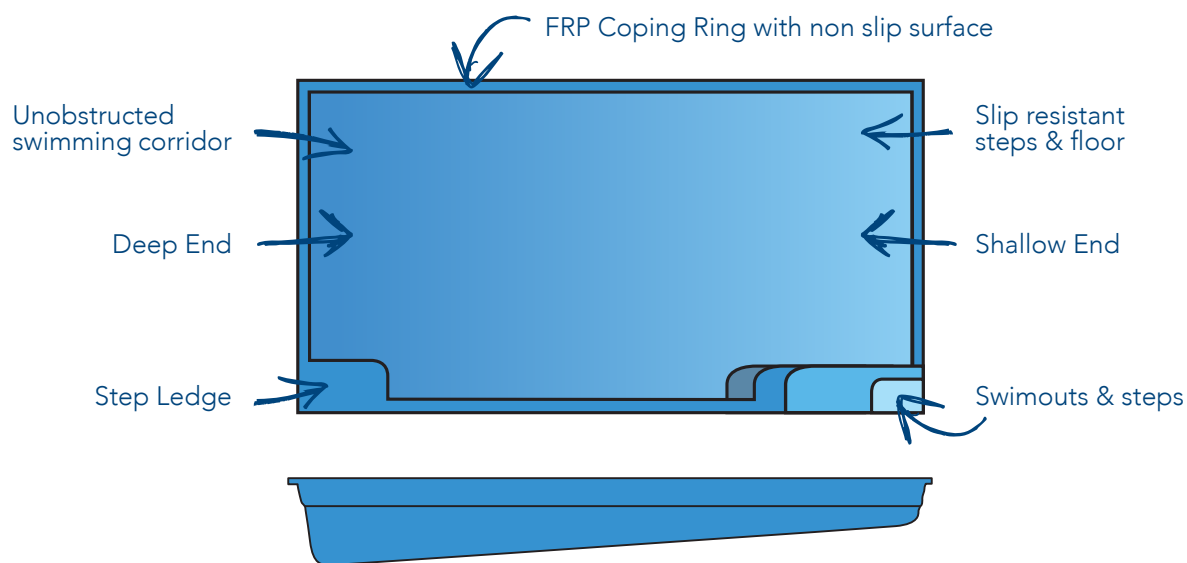

Lozza

Introducing the Lozza, a space savvy, compact design.

Perfect for urban blocks, with clean lines, aesthetic appeal. We have designed and built this pool to suit current market trends. Discover the delights of swimming in your new pool in a matter of time.

Model	Length	Width	Depth (Deep End)	Depth (Shallow End)
6m Lozza Standard	6.3m	2.8m	1.8m	1.1m
6m Lozza Deluxe	6.3m	3.3m	1.8m	1.1m

Please note: Pool measurements are external and pool depth is wall height. Measurements are approximate.